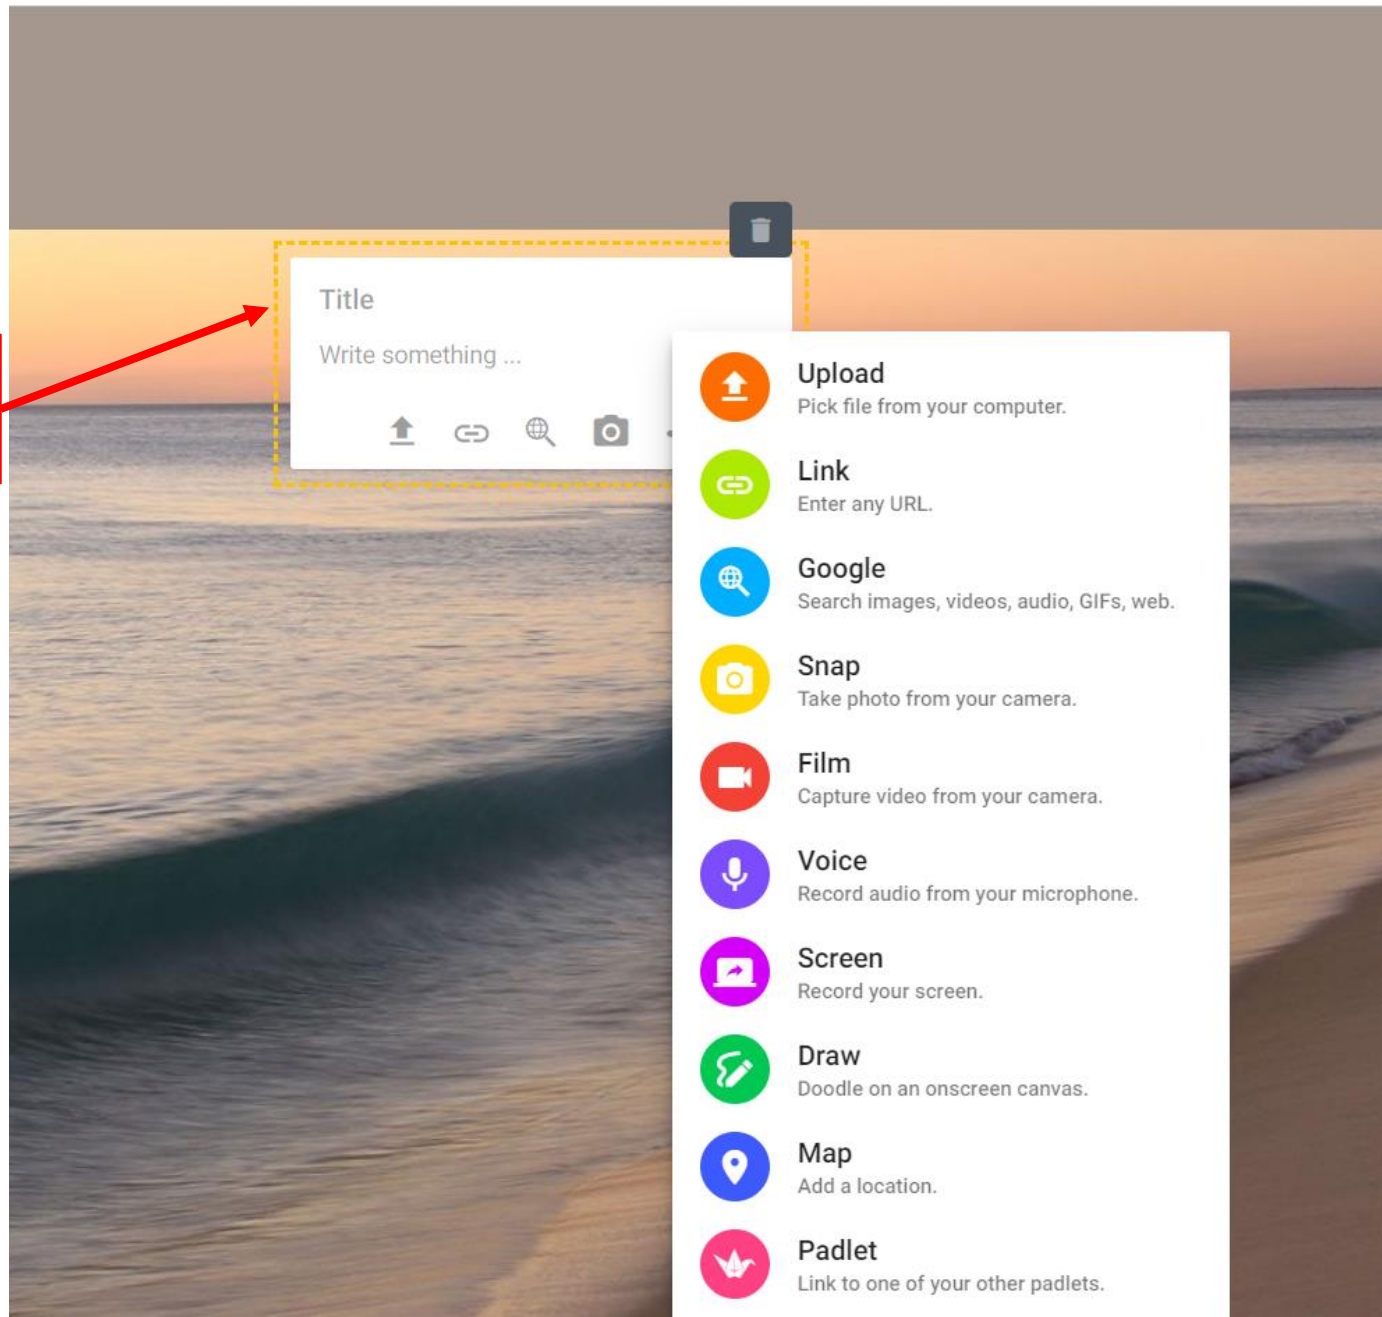

Pack content in a brick-like layout.

SELECT

Canvas PREVIEW

Scatter, group, and connect content in any way.

SELECT

Stream PREVIEW

Streamline content in an easy to read, top-to-bottom feed.

SELECT

Grid PREVIEW

Arrange content in rows of boxes.

SELECT

Shelf PREVIEW

Stack content in a series of columns.

SELECT

Backchannel PREVIEW

Communicate in a chat like environment.

SELECT

สำหรับสร้าง Wall

สำหรับเพิ่มเนื้อหา
(Content)

คลิกเพื่อสร้างเนื้อหา
ได้อย่างง่ายดาย

x +

Upload

Pick file from your computer.

Link

Enter any URL.

Google

Search images, videos, audio, GIFs, web.

Snap

Take photo from your camera.

Film

Capture video from your camera.

Voice